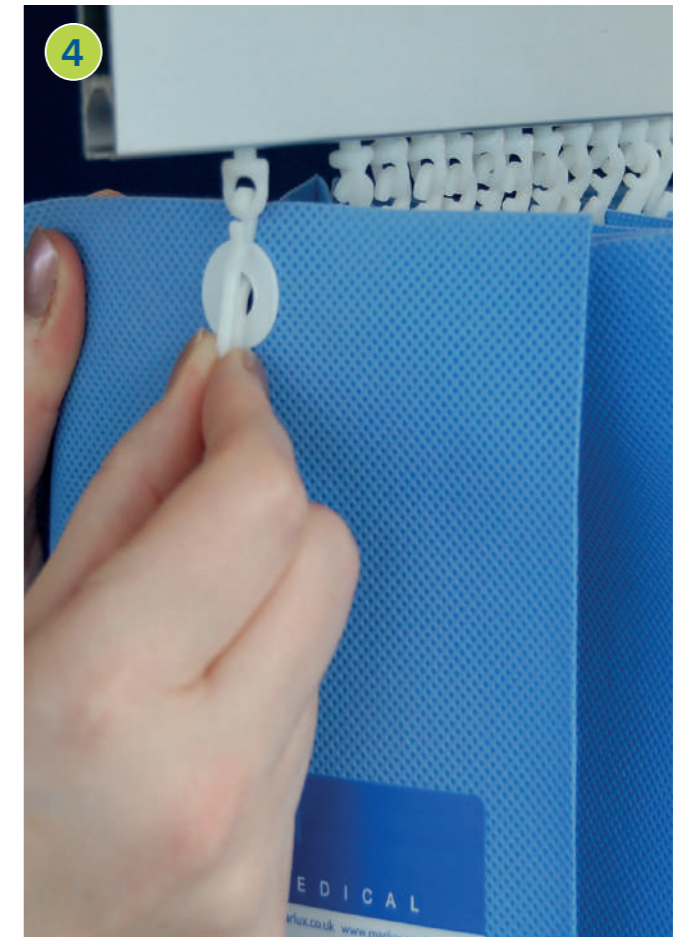

UNIVERSAL

DISPOSABLE PRIVACY CURTAIN

DID YOU KNOW 
 MARLUX Disposable Curtains are available for customisable printed messaging.

1 Open the plastic sleeve at the eyelet end. Do not fully remove the plastic sleeve at this stage.
 Insert the existing curtain track hook into the curtain eyelet hole.

2 Remove the plastic sleeve completely.

3 Write the curtain installation date in the area provided.

4 To change the curtain simply un-hook the eyelets, then repeat from step 1 with a new Marlux curtain.

**MARLUX™
 FAST-FIT**

Our MARLUX FAST-FIT curtains can be taken down and refitted in 2-3 minutes and will work with most standard tracking. Existing tracks can be used, by simply converting them easily with Adapt-a-Track. Contact us for more information.