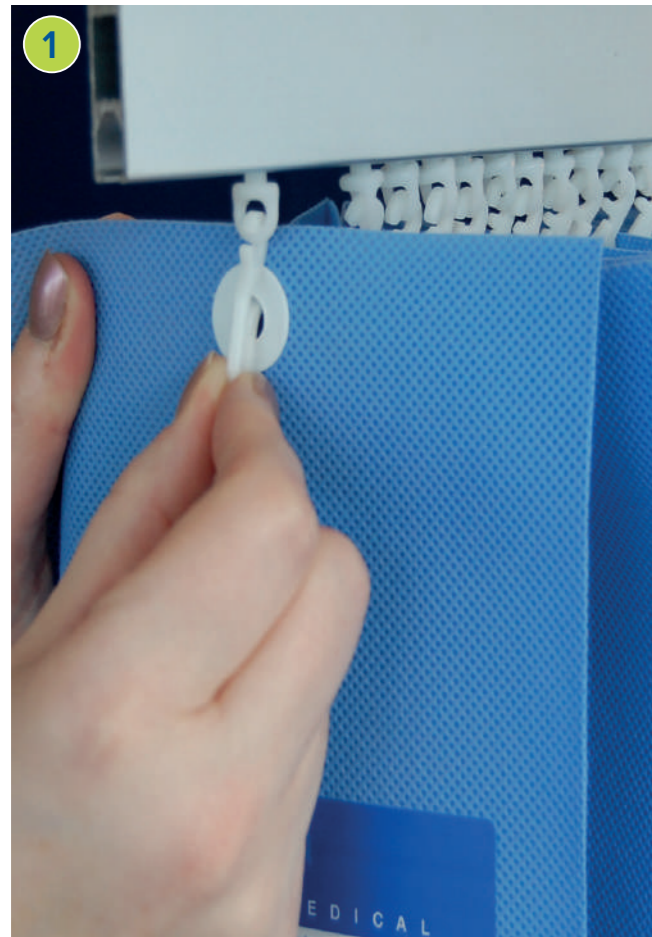

UNIVERSAL

DISPOSABLE PRIVACY CURTAIN

DID YOU KNOW 
 MARLUX Disposable Curtains are available for customisable printed messaging.

1 Open the plastic sleeve at the eyelet end. Do not fully remove the plastic sleeve at this stage.
 Insert the existing curtain track hook into the curtain eyelet hole.

2 Remove the plastic sleeve completely.

3 Write the curtain installation date in the area provided.

4 To change the curtain simply un-hook the eyelets, then repeat from step 1 with a new Marlux curtain.

**MARLUX™
 FAST-FIT**

Our MARLUX FAST-FIT curtains can be taken down and refitted in 2-3 minutes and will work with most standard tracking. Existing tracks can be used, by simply converting them easily with Adapt-a-Track. Contact us for more information.